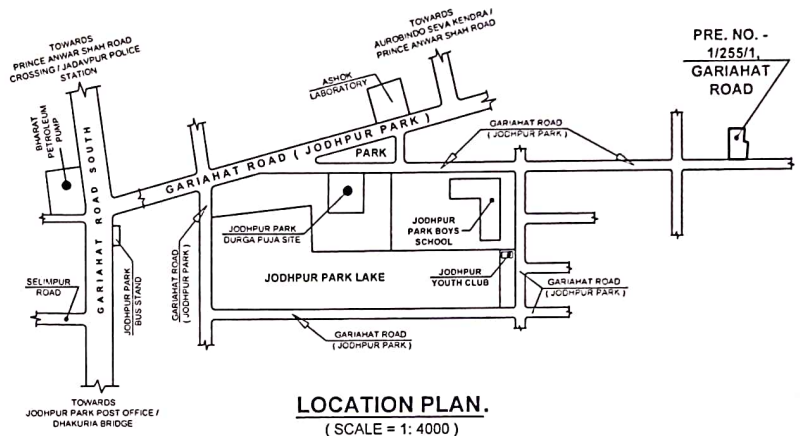

SITE PLAN

SCALE 1:600

LOCATION PLAN.

(SCALE = 1: 4000)

DEEPAJ CONSTRUCTION PVT. LTD

Deepa Jain

Director:

SITE PLAN AT PRE. No. - 1/255/1, GARIAHAT ROAD.
SHOWING COORDINATES